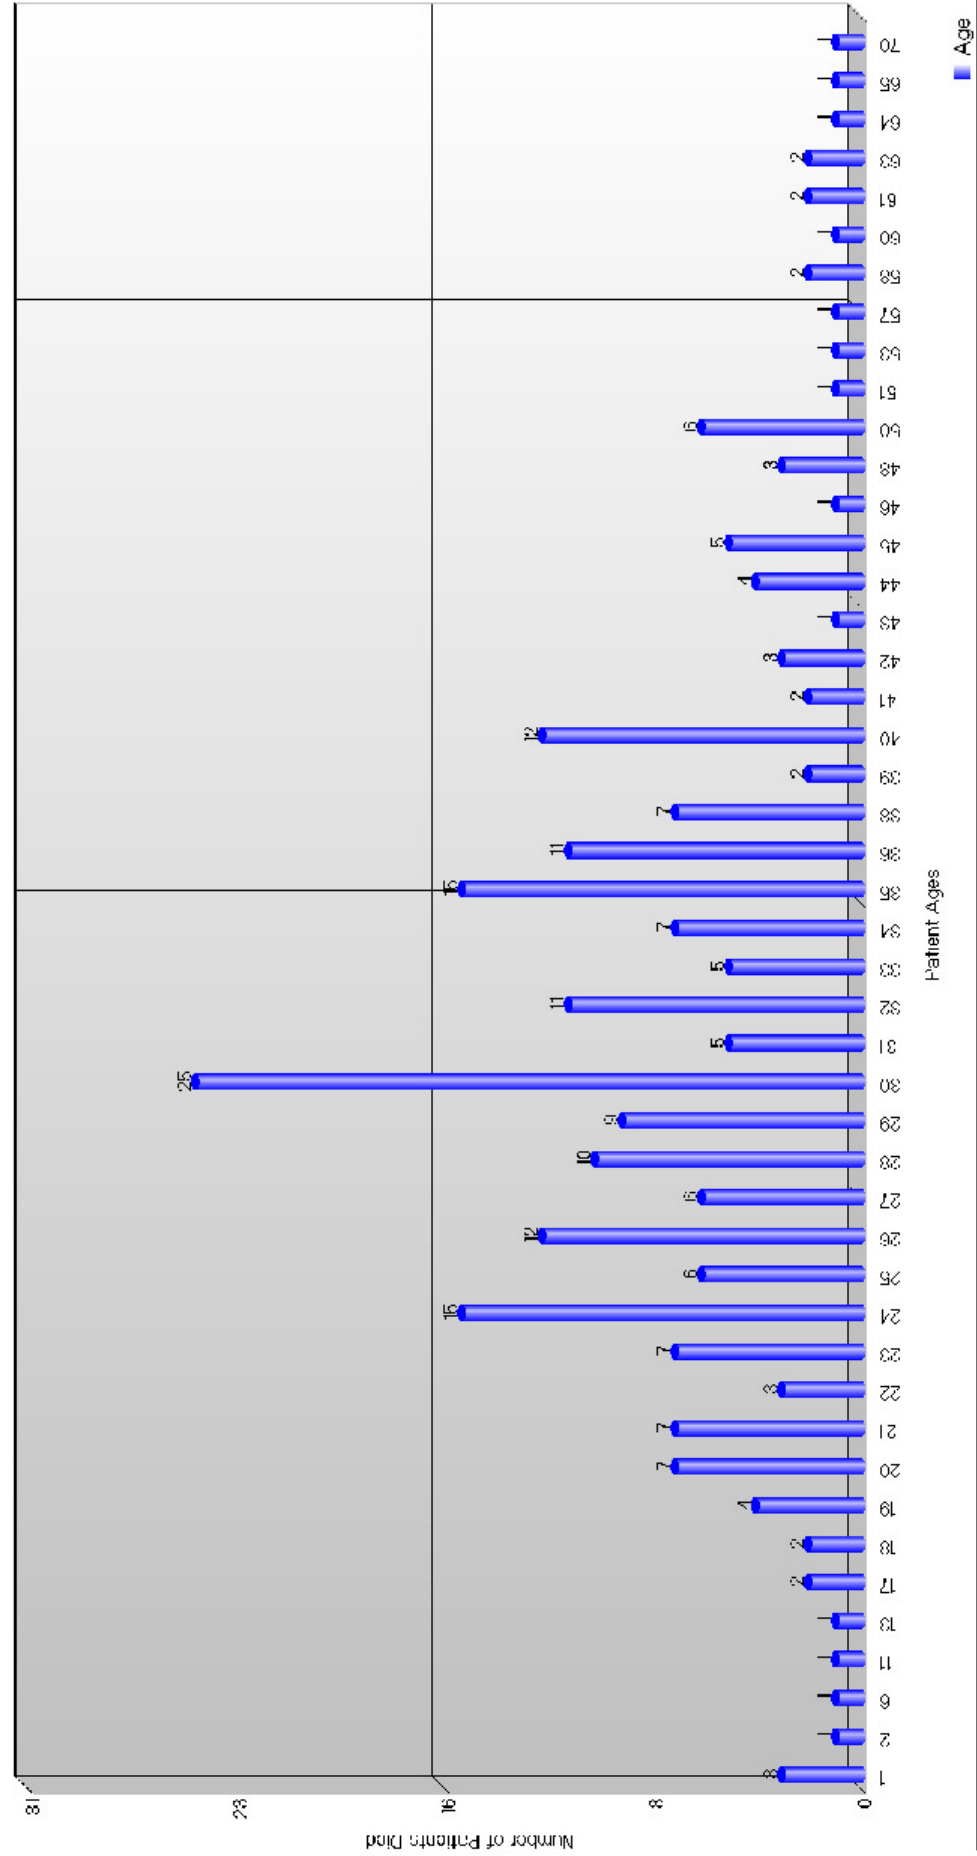

DEATH PER AGE GROUP GRAPH

Trauma:
Non Trauma:

Site ID:

From Date: 1/01/2006

www.medicbank.co.za

To Date: 1/01/2007

TOTAL PATIENTS: 235